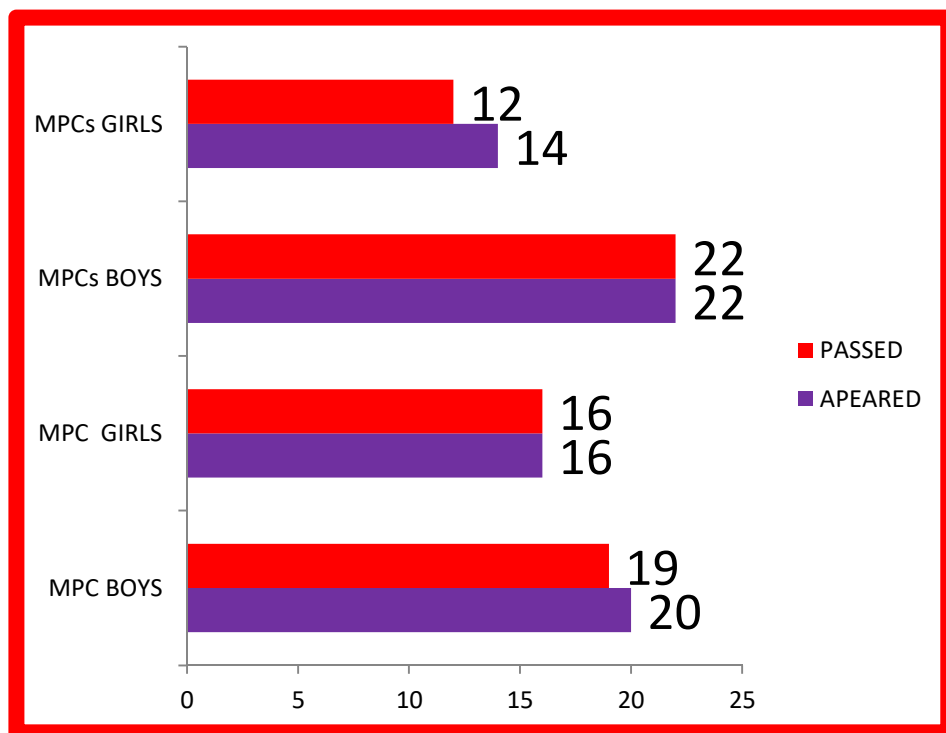

DEPARTMENT OF PHYSICS

ACADEMIC YEAR 2021 - 2022

III B.SC (M P C & M P CS) ADMITTED BATCH 2019 - 2022

Sl.no.	group	appeared	passed	%
1	MPC	36	35	97 %
2	MPCs	36	34	94 %

Sl.no.	group	appeared		passed	
		B	G	B	G
1	MPC	20	16	19	16
2	MPCs	22	14	22	12