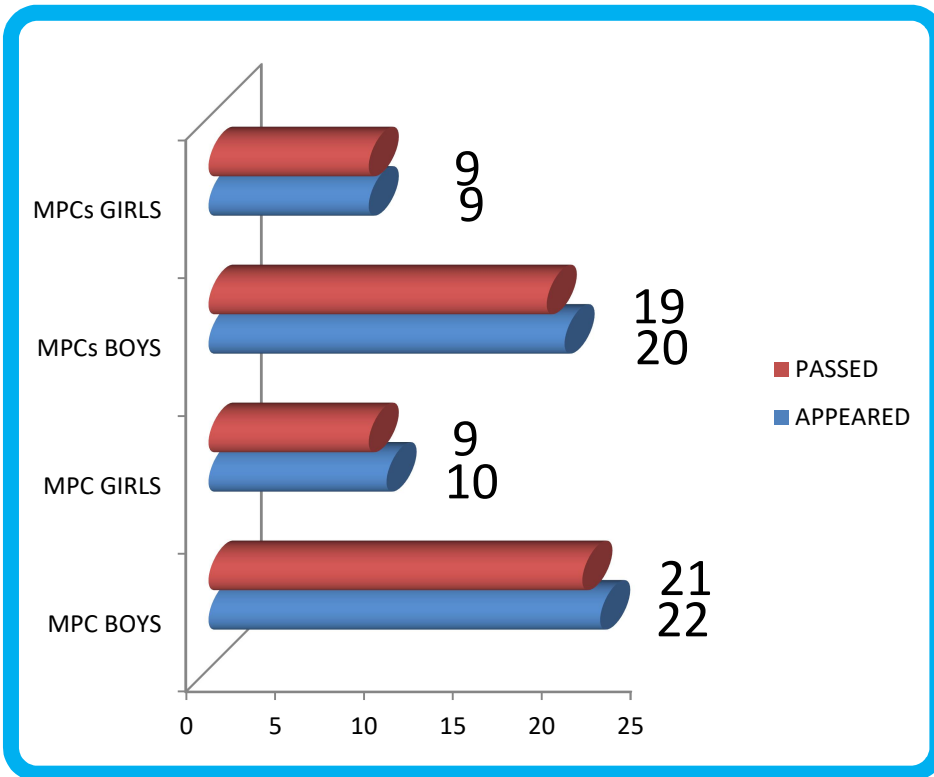

DEPARTMENT OF PHYSICS

ACADEMIC YEAR 2020 - 2021

III B.SC (M P C & M P CS) ADMITTED BATCH 2018 - 2021

Sl.no.	group	appeared	passed	%
1	MPC	32	30	94 %
2	MPCs	29	28	96 %

Sl.no.	group	appeared		passed	
		B	G	B	G
1	MPC	22	10	21	9
2	MPCs	20	9	19	9