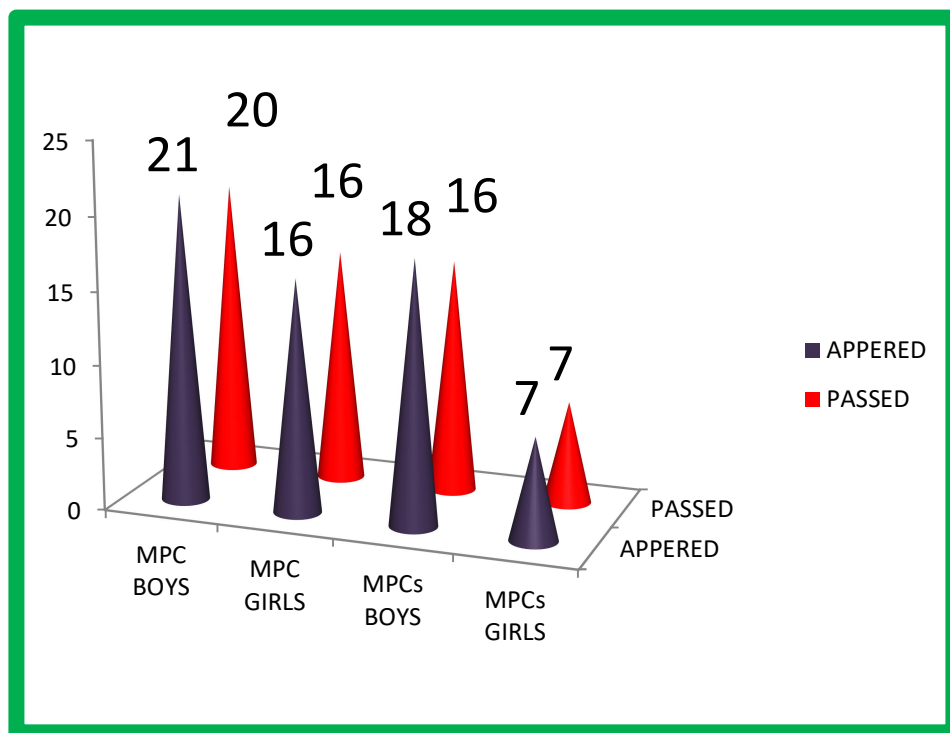

DEPARTMENT OF PHYSICS

ACADEMIC YEAR 2019 - 2020

III B.SC (M P C & M P CS) ADMITTED BATCH 2017 - 2020

Sl.no.	group	appeared	passed	%
1	MPC	37	36	97 %
2	MPCs	25	23	92 %

Sl.no.	group	appeared		passed	
		B	G	B	G
1	MPC	21	16	20	16
2	MPCs	18	7	16	7