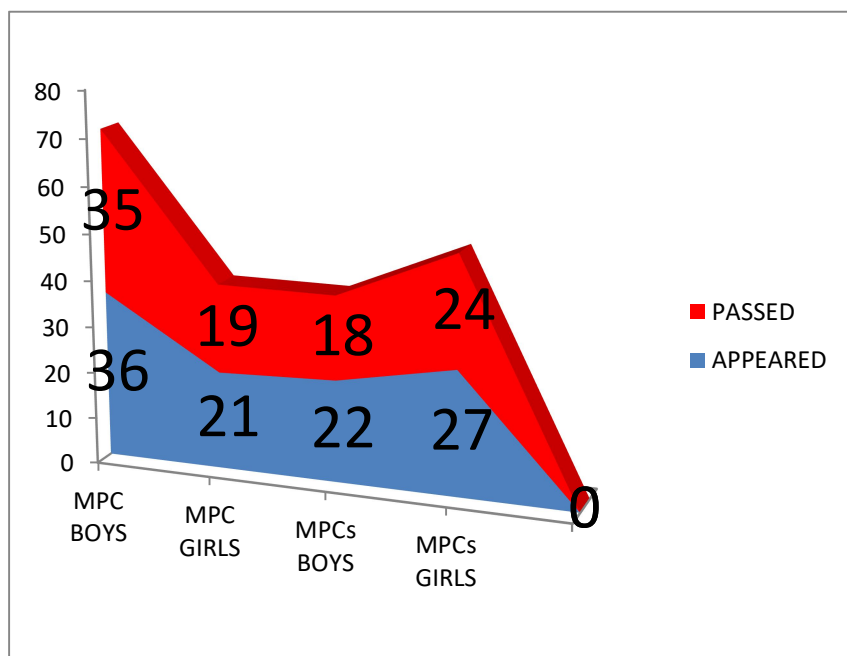

DEPARTMENT OF PHYSICS

ACADEMIC YEAR 2018 - 2019

III B.SC (M P C & M P CS) ADMITTED BATCH 2016 - 2019

Sl.no.	group	appeared	passed	%
1	MPC	57	54	94.8 %
2	MPCs	49	42	86 %

Sl.no.	group	appeared		passed	
		B	G	B	G
1	MPC	36	21	35	19
2	MPCs	22	27	18	24